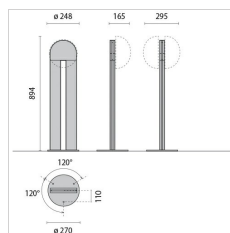

Photometric data

Technical drawings

OPTIONAL ACCESSORIES

SUPERDELTA TONDO

008943
Bracket

000500
Double Post