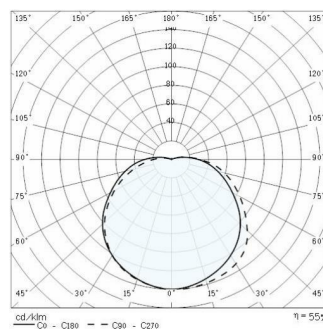

SUPERDELTA TONDO

Part number	001724
Lampholder:	E27
Light Source:	INCANDESCENT LAMPS (A60)
Wattage:	1x75 W
Finish:	BK-81 / Black / Textured
Insulation class:	II
Degree of protection:	IP54
IK-J-xxIP:	IK08 5J xx5
Optic:	SYMMETRIC EXTRA WIDE REFLECTOR
Ta MIN luminaire:	-30°
Ta MAX luminaire:	40°

Photometric data

Technical drawings

OPTIONAL ACCESSORIES

SUPERDELTA TONDO

008943
Bracket

000500
Double Post