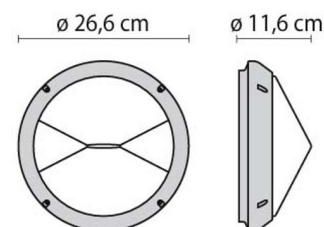

Technical drawings